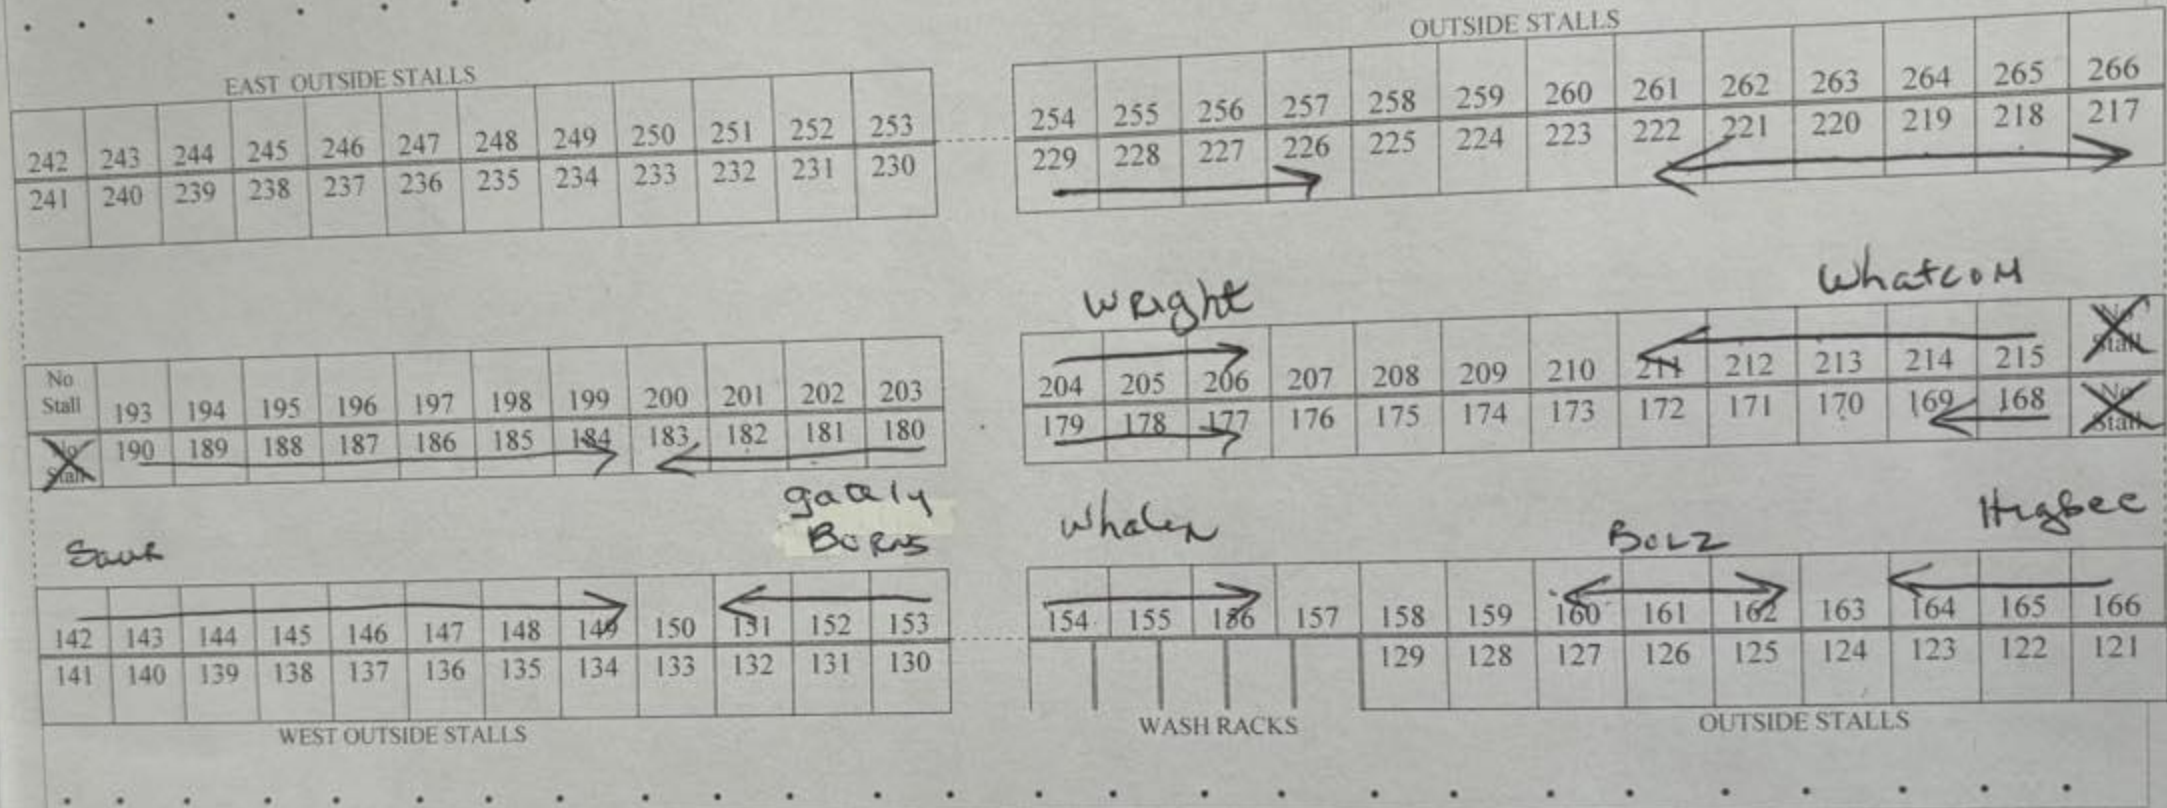

Evergreen Equestrian Park
STALL CHART

BARN 105

← NORTH

- 96 inside stalls
- 46 outside stalls
- 10' wide x 10' deep x 8' high stalls with 5' wide sliding doors
- Cement aisleways
- Rubber mats on paved stall floors (inside stalls)
- Stalls are NOT convertible

Evergreen Equestrian Park
STALL CHART

BARN 102

60	59	58	57	56	55	54	53	52	51	50	49	48	47	46
→						←			←					

Covillion

Sultze

Stroud

Poiley

→						←			←					
31	32	33	34	35	36	37	38	39	40	41	42	43	44	45
30	29	28	27	26	25	24	23	22	21	20	19	18	17	16
→				→				←						

Masterseal

Jung
Larsen

Masterseal

Sweet

→			→			←								
1	2	3	4	5	6	7	8	9	10	11	12	13	14	15

← West ↑ North

60 Inside Stalls
10' wide x 10' deep x 8' high with 5' wide sliding doors
Cement aisleways
Rubber padded on pavement stall floors
Stalls are not convertible